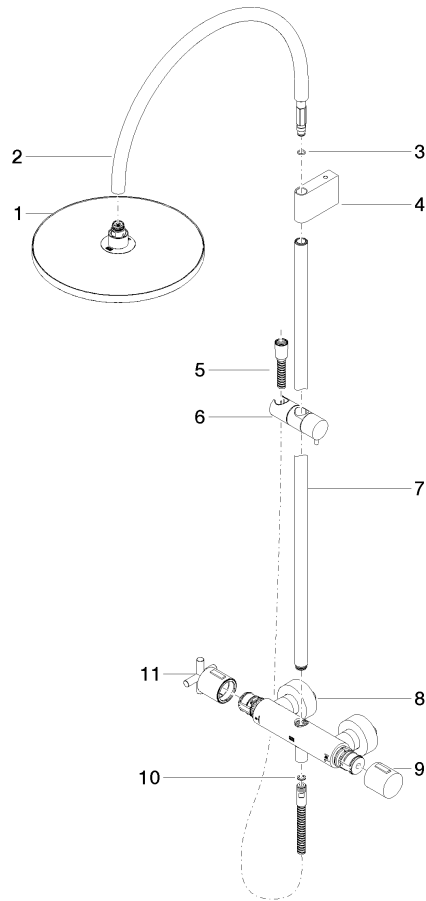

**TARA Shower pipe with shower thermostat without hand shower 300 mm -  
Chrome**

TARA

34 460 892

- shower with fixed riser projection 452mm
- overhead shower: rain flow
- rain shower Ø 300 mm
- rain shower with anti-scale system
- max. rainshower flow 14 l/min
- Function from: 10 l/min
- rotary diverter with volume control and shut-off function
- slide-on rosettes Ø 70 mm
- height of fittings up to rain shower (bottom edge) 964mm
- height of fittings up to top edge of elbow 1267mm
- gauge 150 mm - 13 mm
- metal shower hose 1750mm with integrated anti-twist protection
- 1/2" connection
- slide bar
- Pipe diameter 23.5 mm

34 460 892

mm [inches]

1:10

### Flow rate chart

### Spare parts list

No.	Item Number	Name	Quantity used	Delivery time
1	04 12 05 091 00-00	shower	1	10
2	04 28 22 346 00-00	pipe	1	10
3	09 14 10 008 90	seal	1	2
4	90 17 11 150 00-00	holder	1	10
5	28 322 970-00	Metal shower hose 1/2" x 3/8" x 1750 mm - Chrome	1	2
6	12 570 970-00	Slide unit - Chrome	1	10
7	90 28 22 349 00-00	pipe	1	10
8	04 17 01 250 00-00	connection	1	10
9	90 17 33 015 00-00	handle	1	10
10	90 14 20 026 00 90	seal	1	2
11	90 17 33 021 00-00	handle	1	10