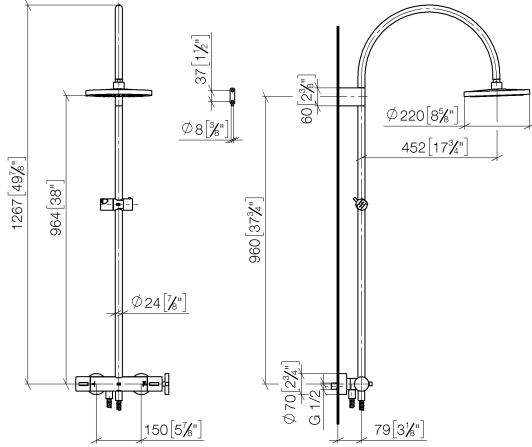

**TARA Shower pipe with shower thermostat without hand shower 300 mm -  
Chrome**

TARA

34 460 892

- shower with fixed riser projection 452mm
- overhead shower: rain flow
- rain shower Ø 300 mm
- rain shower with anti-scale system
- max. rainshower flow 14 l/min
- Function from: 10 l/min
- rotary diverter with volume control and shut-off function
- slide-on rosettes Ø 70 mm
- height of fittings up to rain shower (bottom edge) 964mm
- height of fittings up to top edge of elbow 1267mm
- gauge 150 mm - 13 mm
- metal shower hose 1750mm with integrated anti-twist protection
- 1/2" connection
- slide bar
- Pipe diameter 23.5 mm

This article does not include a hand shower!  
Intrinsic protection against back flow.

	Chrome	34 460 892-00
	Brushed Platinum	34 460 892-06
	Platinum	34 460 892-08
	Dark Chrome	34 460 892-19
	Brushed Durabrass (23kt Gold)	34 460 892-28
	Matte Black	34 460 892-33
	Brushed Champagne (22kt Gold)	34 460 892-46
	Champagne (22kt Gold)	34 460 892-47
	Brushed Chrome	34 460 892-93
	Brushed Dark Platinum	34 460 892-99

34 460 892

mm [inches]

1:10

### Spare parts list

No.	Item Number	Name	Quantity used	Delivery time
1	04 12 05 091 00-00	shower	1	10
2	04 28 22 346 00-00	pipe	1	10
3	09 14 10 008 90	seal	1	2
4	90 17 11 150 00-00	holder	1	10
5	28 322 970-00	Metal shower hose 1/2" x 3/8" x 1750 mm - Chrome	1	2
6	12 570 970-00	Slide unit - Chrome	1	10
7	90 28 22 349 00-00	pipe	1	10
8	04 17 01 250 00-00	connection	1	10
9	90 17 33 015 00-00	handle	1	10
10	90 14 20 026 00 90	seal	1	2
11	90 17 33 021 00-00	handle	1	10