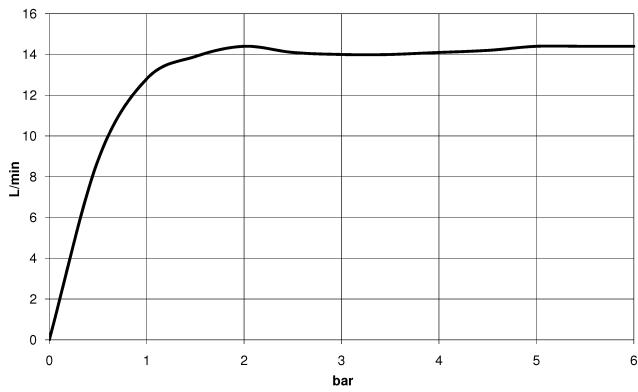

**TARA Shower pipe with shower thermostat without hand shower 300 mm -  
Chrome**

TARA

34 460 892

- shower with fixed riser projection 452mm
- overhead shower: rain flow
- rain shower Ø 300 mm
- rain shower with anti-scale system
- max. rainshower flow 14 l/min
- Function from: 10 l/min
- rotary diverter with volume control and shut-off function
- slide-on rosettes Ø 70 mm
- height of fittings up to rain shower (bottom edge) 964mm
- height of fittings up to top edge of elbow 1267mm
- gauge 150 mm - 13 mm
- metal shower hose 1750mm with integrated anti-twist protection
- 1/2" connection
- slide bar
- Pipe diameter 23.5 mm

This article does not include a hand shower!  
Intrinsic protection against back flow.

	Chrome	34 460 892-00
	Brushed Platinum	34 460 892-06
	Platinum	34 460 892-08
	Dark Chrome	34 460 892-19
	Brushed Durabrass (23kt Gold)	34 460 892-28
	Matte Black	34 460 892-33
	Brushed Champagne (22kt Gold)	34 460 892-46
	Champagne (22kt Gold)	34 460 892-47
	Brushed Chrome	34 460 892-93
	Brushed Dark Platinum	34 460 892-99

34 460 892

mm [inches]

1:10

### Flow rate chart